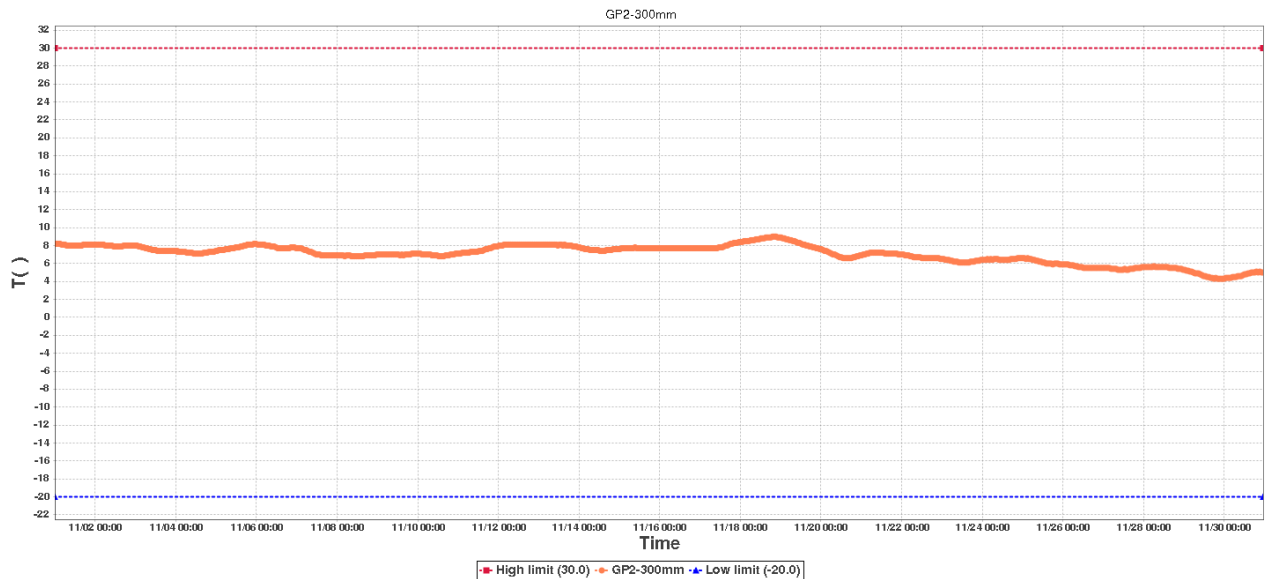

Data List

Logging Time	GP1-100mm	GP2-300mm	Description
	T( )	T( )	
2020/11/30 23:07:35(GMT+00:00)	4.1	5.0	
2020/11/30 22:07:40(GMT+00:00)	4.2	5.0	
2020/11/30 21:07:46(GMT+00:00)	4.3	5.1	
2020/11/30 20:07:49(GMT+00:00)	4.5	5.0	
2020/11/30 19:07:55(GMT+00:00)	4.6	5.1	
2020/11/30 18:07:59(GMT+00:00)	4.7	5.0	
2020/11/30 17:08:05(GMT+00:00)	4.8	5.0	
2020/11/30 16:08:10(GMT+00:00)	4.8	5.0	
2020/11/30 15:08:16(GMT+00:00)	4.8	4.9	
2020/11/30 14:08:21(GMT+00:00)	4.8	4.9	
2020/11/30 13:08:27(GMT+00:00)	4.8	4.8	
2020/11/30 12:08:33(GMT+00:00)	4.7	4.8	
2020/11/30 11:08:38(GMT+00:00)	4.7	4.7	
2020/11/30 10:06:31(GMT+00:00)	4.5	4.6	
2020/11/30 09:05:15(GMT+00:00)	4.4	4.6	
2020/11/30 08:04:06(GMT+00:00)	4.3	4.6	
2020/11/30 07:02:59(GMT+00:00)	4.1	4.5	
2020/11/30 06:01:45(GMT+00:00)	4.0	4.5	
2020/11/30 05:00:34(GMT+00:00)	3.9	4.5	
2020/11/30 03:59:23(GMT+00:00)	3.8	4.4	
2020/11/30 02:58:17(GMT+00:00)	3.8	4.4	
2020/11/30 01:57:09(GMT+00:00)	3.7	4.4	
2020/11/30 00:55:56(GMT+00:00)	3.6	4.4	
2020/11/29 23:54:50(GMT+00:00)	3.5	4.3	
2020/11/29 22:53:33(GMT+00:00)	3.4	4.3	
2020/11/29 21:52:20(GMT+00:00)	3.3	4.3	
2020/11/29 20:51:06(GMT+00:00)	3.3	4.3	
2020/11/29 19:49:54(GMT+00:00)	3.2	4.3	
2020/11/29 18:48:43(GMT+00:00)	3.1	4.4	
2020/11/29 17:47:31(GMT+00:00)	3.0	4.3	
2020/11/29 16:46:20(GMT+00:00)	3.0	4.4	
2020/11/29 15:45:12(GMT+00:00)	2.9	4.4	
2020/11/29 14:44:00(GMT+00:00)	2.9	4.5	
2020/11/29 13:42:47(GMT+00:00)	2.9	4.5	
2020/11/29 12:41:31(GMT+00:00)	2.8	4.6	
2020/11/29 11:40:18(GMT+00:00)	2.9	4.6