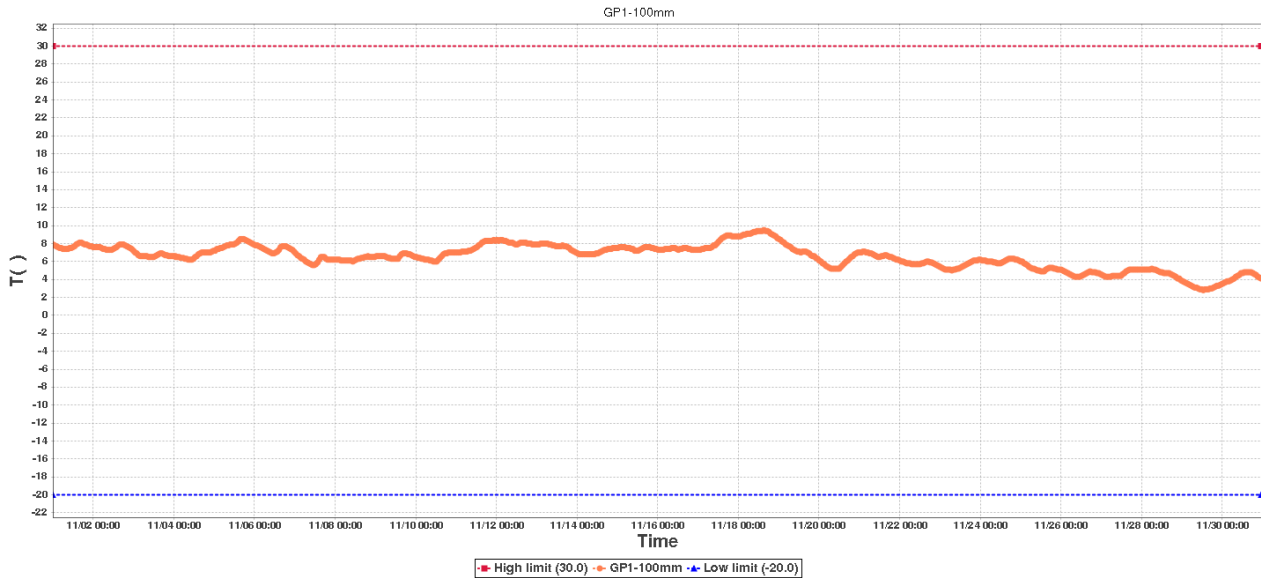

Ground Probe-1 Data Log

Device Information

Device ID:	92173854970390518869	Device SUB-ID:	0
Device Name:	Ground Probe-1	Device Model:	RCW-600WiFi

Description:

Hours to monitor: 719.0

GP1-100mmSummary

High limit:	30.0	Start Time:	2020/11/01 00:02:51(GMT+00:00)
Low limit:	-20.0	End Time:	2020/11/30 23:07:35(GMT+00:00)
Max:	9.5	Data Points:	719
Min:	2.8		
Average:	6.5		